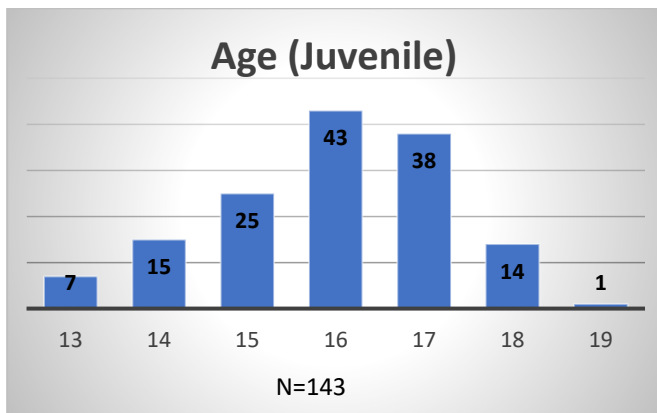

## Demographics for JTDC Population

### Monday Morning Midnight Count

Total # of probation Involved youth<sup>1</sup>: 1,290

<sup>1</sup> Probation Active: Any youth who is pending sentencing with an active social history, has been formally placed on probation or supervision with Cook County Juvenile Probation on the date of the report.