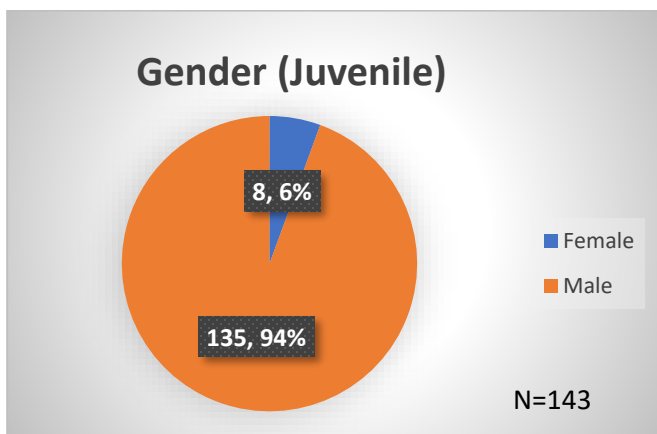

## Demographics for JTDC Population

### Monday Morning Midnight Count

Total # of probation Involved youth<sup>1</sup>: 1,290

<sup>1</sup> Probation Active: Any youth who is pending sentencing with an active social history, has been formally placed on probation or supervision with Cook County Juvenile Probation on the date of the report.