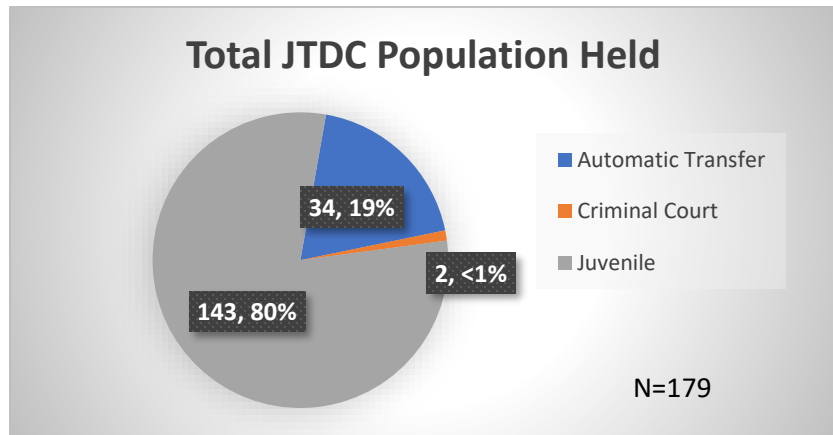

## Demographics for JTDC Population

### Monday Morning Midnight Count

Total # of probation Involved youth<sup>1</sup>: 1,290

<sup>1</sup> Probation Active: Any youth who is pending sentencing with an active social history, has been formally placed on probation or supervision with Cook County Juvenile Probation on the date of the report.